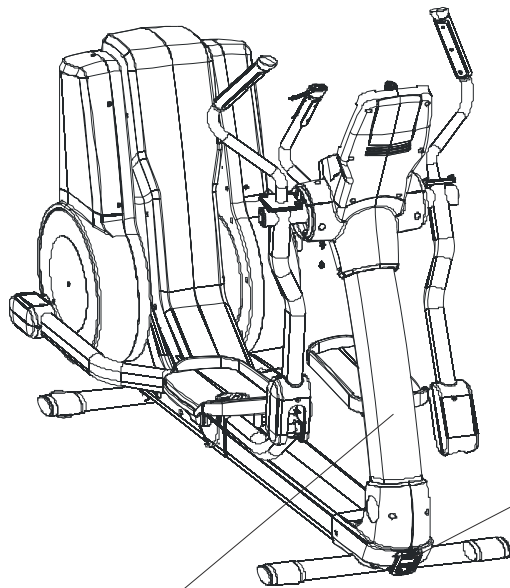

Description	Part No.
OPERATION MANUAL - (ENG)	M051-00K69-A002
(For units equipped with 15" LCD consoles only)+36V POWER SUPPLY  LINE CORD DOM 10A, 125V LINE CORD CONT 10A, 250V LINE CORD U.K. 10A LINE CORD AUSTRALIA LINE CORD CHINA 10A, 250V	0017-00003-1037  0017-00003-0704 0017-00003-0691 0017-00003-0889 0017-00003-0918 0017-00003-1012
TOUCH UP PAINT: SPRAY CAN .5 OZ BOTTLE W/APPLICATOR .33 OZ PEN	0017-00008-0204 0017-00008-0205 0017-00008-0206
BRKT ASSY: POWER/COAX INPUT ASSEMBLY CONSISTS OF: 1) POWER COAX BRACKET 2) F-TYPE PANEL CONNECTOR 3) CAT-5 RECEPTACLE	AK66-00036-0000  0K66-01063-0000 0017-00021-2846 0017-00021-2980
HARDWARE BAG	AK69-00136-0000

7-inch Inspire LCD console

15-inch Engage LCD console

Achieve LED console

Elevation Cross-trainer  
Back Console Cover and Console Support Bracket

95X-ALLXX-01  
S/N XTM100000 and up

Not Shown  
Console Support Bracket  
AK69-00081-0000

Console Mounting Screws (4)  
0017-00101-1972

Upper Back Cover  
OK69-01126-0000

Back Console Cover  
OK69-01122-0000  
Mounting Screws (2)  
0017-00101-1796

Back Cover Assembly  
AK69-00115-0000

Power/Coax Input Bracket Assembly  
(see page 3)  
AK66-00036-0000